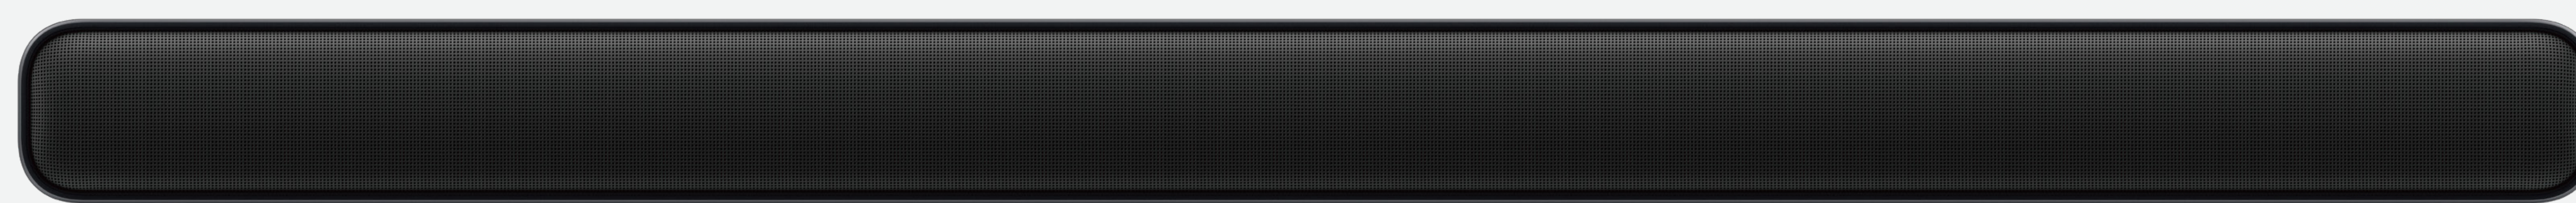

S55H

2.1 Channel Dolby Atmos Soundbar with Wireless Subwoofer

31.89" / 810mm

S55H

Key Features:

Maximum Audio Power 220W	Dolby Atmos
DTS Virtual:X	Bluetooth Wireless Music
HDMI 2.1 (HDMI eARC)	Wireless subwoofer
AI Sonic-Adaptation	TCL TV Ready
TCL Tutti Choral	Ideal for 43" TV and above

Home Theater, Made Simple.

Turn your TV into a home theatre with great ease of use, the 2.1 channel configuration soundbar delivers powerful bass with an impressive wireless subwoofer. Supported with Dolby Atmos and DTS Virtual:X acoustic technologies, which will bring your enjoyable sound feast with amazing 3D cinematic surround sound effect. Total six different EQ are finely tuned up by TCL Golden Ear team that fits for every sound scenario that you need.

Most important, With TCL Tutti Choral function, TCL TV and Soundbar work together, it allows the TV and Soundbar audio to be

combined to sound at the same time, you can enjoy extra powerful, round, and spatial audio from the whole audio system. And it also supports only one TCL TV Remote or download TCL Home App to fully control and manage your sound bar conveniently. Furthermore, specially invented room calibration technology which designed for different home circumstances, Soundbar can bring more accurate and enjoyable sound right "Sweet Spot" for your home, all of those will create an incredible Home Theatre.

Product Highlights

Dolby Atmos offers boundary-less sound that moves around you. Individual sounds are precisely placed in the room, immersing you in each story and song.

DTS Virtual:X expands the immersive listening experience without extra speakers. Through simulation, a Sound bar can also play surround sound effects.